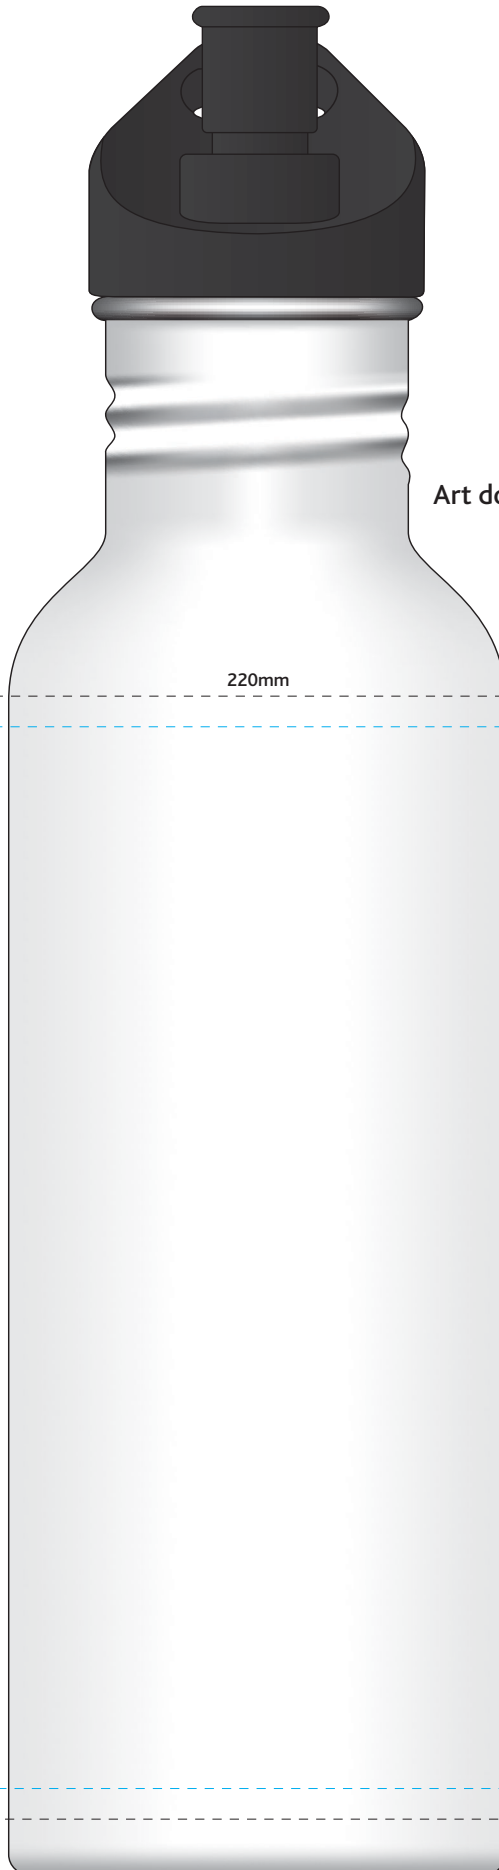

Flip Valve Lid

Actual Size: 90% when viewed on A4 paper  
Sublimation

**\*PLEASE NOTE\***  
Art does not wrap entirely round the bottle.  
There is a 4mm gap at back.  
Full wrap print is not available.

220mm

165mm