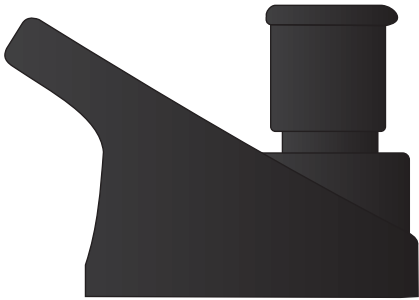

Flip Valve Lid

Actual Size: 90% when viewed on A4 paper  
Sublimation

**\*PLEASE NOTE\***  
Art does not wrap entirely round the bottle.  
There is a 4mm gap at back.  
Full wrap print is not available.

220mm

165mm